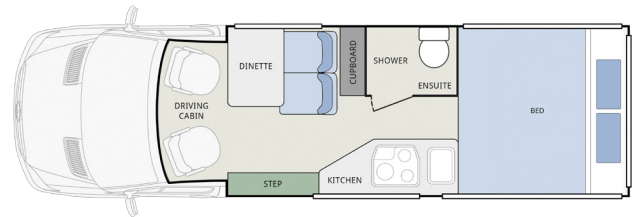

NIGHTTIME LAYOUT