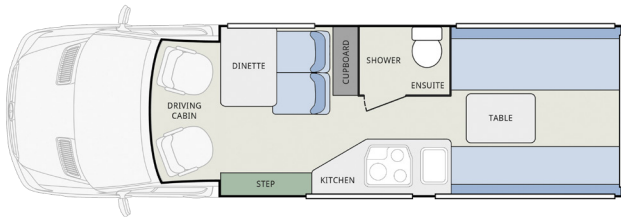

DAYTIME LAYOUT